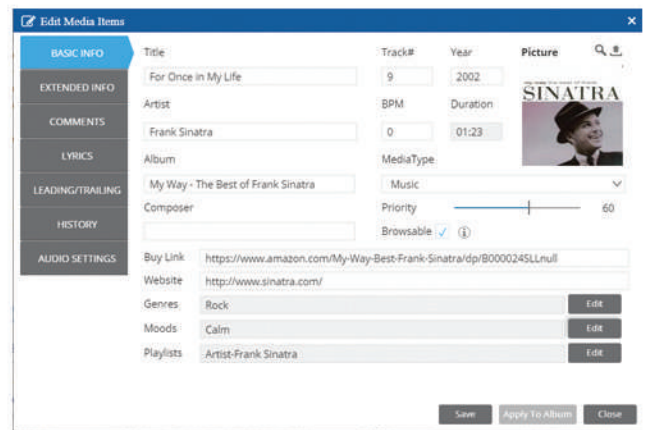

Easily Create and Monetize Your Audio Streams

Cloud-Based

SAM Broadcaster Cloud allows you to upload your content, set rotation rules, tasks and playblocks... and then shut down your computer! You can relax knowing SAM Broadcaster Cloud is keeping your station running 24/7 even if you are not around to operate it. No servers or staff necessary! It's the easiest way to create an online radio station.

Live Streaming

Live streaming now allows you to stream live shows using SAM Broadcaster Live DJ. Your SAM Broadcaster Live DJ connects to your SAM Broadcaster Cloud and allows you to host talk shows or stream live shows or events easily and automatically using your SAM Broadcaster Cloud streaming configuration. When done, just switch back to SAM Broadcaster Cloud to stream your automated content. Your listeners won't notice the difference. Also, if your live stream drops for any reason the cloud takes over to ensure your station is never down.

Web Integration

Need to embed a player or web widgets on your website? Looking to give your station website a professional look? Our easy to integrate web and player widgets are there to help you out. Keep your listeners engaged, show them "now playing" info and let them browse your media library and even request and dedicate a song!