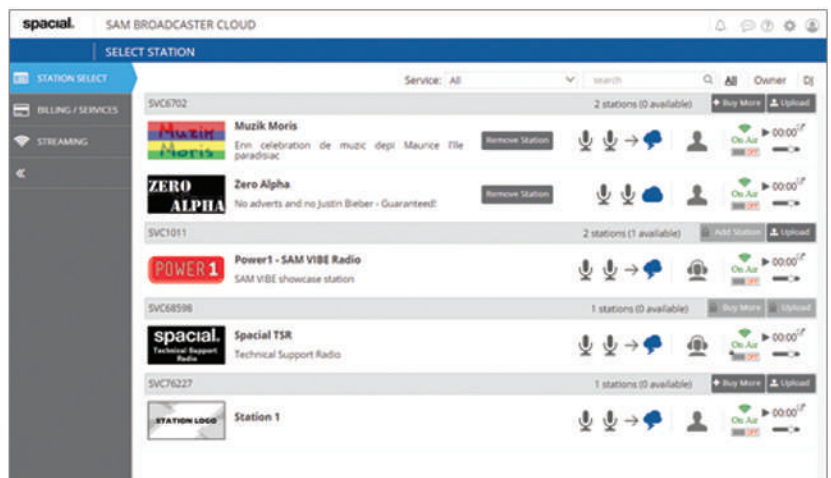

What it includes:

- 1 Station
- Live and Cloud Streaming
- Responsive Players and Widgets
- Live Campaign Management
- Yield-Op SSP for Managing Programmatic Sales
- On Demand Analytics Tools
- Ability to Share Libraries Between Stations
- 50GB of Storage
- Automatic Fall-Back Station for Live Broadcast Disconnections
- Advanced Audio Processing
- Royalty Reporting